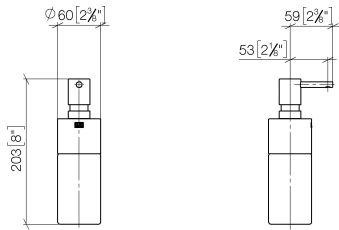

**Dispenser free-standing model - Chrome**

ELIO

84 435 970

- bottle made of crystal glass, matt
- width 60mm
- height 200 mm
- 250 ml bottle
- 59mm projection

Fits ELIO, ENO, MEM, META SQUARE, SYNC, TARA and TARA ULTRA

Fits: ELIO, MEM, TARA, ENO, SYNC, TARA ULTRA, META SQUARE

	Chrome	84 435 970-00
	Brushed Platinum	84 435 970-06
	Platinum	84 435 970-08
	Dark Chrome	84 435 970-19
	Brushed Durabrass (23kt Gold)	84 435 970-28
	Matte Black	84 435 970-33
	Brushed Champagne (22kt Gold)	84 435 970-46
	Champagne (22kt Gold)	84 435 970-47
	Brushed Chrome	84 435 970-93
	Brushed Dark Platinum	84 435 970-99

84 435 970

mm [inches]

84 435 970

Parts for other finishes can be found here: Brushed Platinum

### Spare parts list

No.	Item Number	Name	Quantity used	Delivery time
1	90 10 10 535 00-00	dispenser	1	10
2	08 10 10 499 90	Immersion tube for lotion dispenser Ø 8 x 1 x 100 mm -	1	2
3	90 10 10 524 00-00	base	1	10
4	90 90 04 001 00 82	glass	1	2