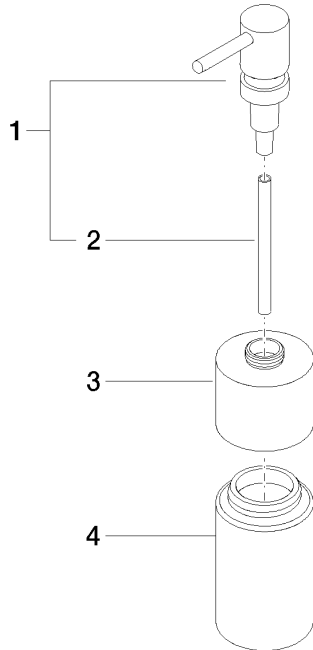

**Dispenser free-standing model - Chrome**

ELIO

84 435 970

- bottle made of crystal glass, matt
- width 60mm
- height 200 mm
- 250 ml bottle
- 59mm projection

Fits ELIO, ENO, MEM, META SQUARE, SYNC, TARA and TARA ULTRA

Fits: ELIO, MEM, TARA, ENO, SYNC, TARA ULTRA, META SQUARE

	Chrome	84 435 970-00
	Brushed Platinum	84 435 970-06
	Platinum	84 435 970-08
	Dark Chrome	84 435 970-19
	Brushed Durabrass (23kt Gold)	84 435 970-28
	Matte Black	84 435 970-33
	Brushed Champagne (22kt Gold)	84 435 970-46
	Champagne (22kt Gold)	84 435 970-47
	Brushed Chrome	84 435 970-93
	Brushed Dark Platinum	84 435 970-99

84 435 970

mm [inches]

84 435 970

Parts for other finishes can be found here: Brushed Platinum

### Spare parts list

No.	Item Number	Name	Quantity used	Delivery time
1	90 10 10 535 00-00	dispenser	1	10
2	08 10 10 499 90	Immersion tube for lotion dispenser Ø 8 x 1 x 100 mm -	1	2
3	90 10 10 524 00-00	base	1	10
4	90 90 04 001 00 82	glass	1	2